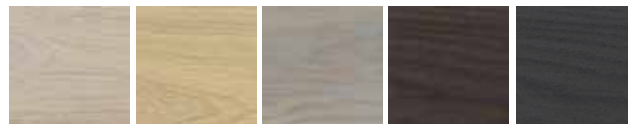

## STONE TOPS

ø570/590 x 20 round available in:

Quartz, Terrazzo

## TIMBER BASE

Coated with Rubio Monocoat Oil for protection in the following colours:

Alpaca White Mist Urban Grey Charcoal Brown Intense Black

Simple assembly required. For instructions and full colour availability, please visit our website.