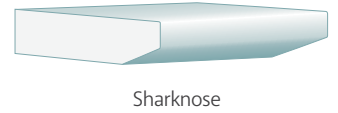

EDGE PROFILE