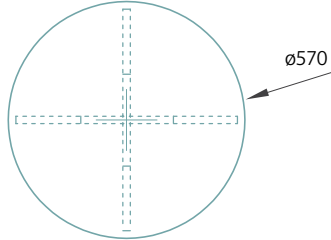

PLAN

selected colours available in ø590 top