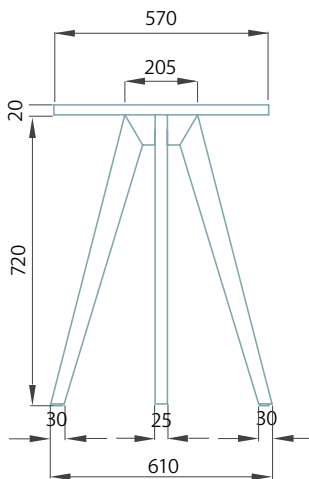

## PLAN

selected colours available in ø590 top

## EDGE PROFILE

## STONE TOPS

ø570/590 x 20 round available in:

Quartz, Terrazzo

All measurements in mm.