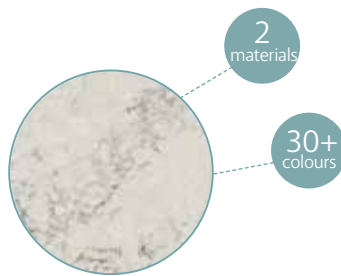

STONE TOPS

ø570/590 x 20 round available in:

Quartz, Terrazzo