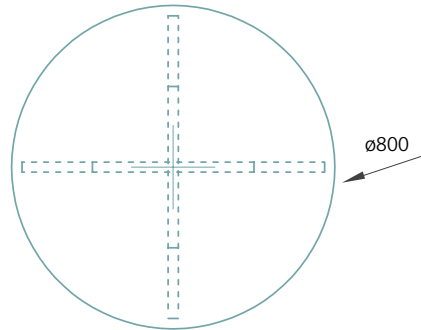

COFFEE TABLE SPECS

PERSPECTIVE

PLAN

EDGE PROFILE

Sharknose

ELEVATION

TIMBER BASE

QUARTZ TOPS

All measurements in mm.