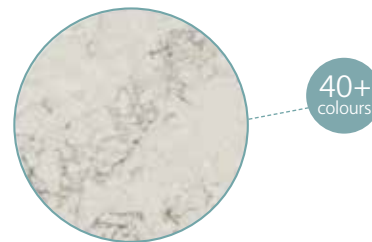

COFFEE TABLE SPECS

PERSPECTIVE

PLAN

EDGE PROFILE

Sharknose

ELEVATION

TIMBER BASE

QUARTZ TOPS

Coated with Rubio Monocoat Oil for protection in the following colours:

Alpaca White Mist Urban Grey Charcoal Brown Intense Black

Simple assembly required. For instructions and full colour availability, please visit our website.