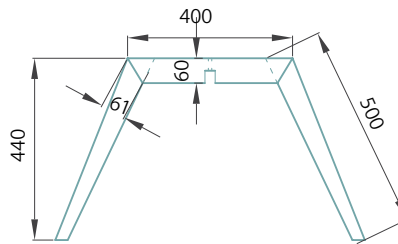

COFFEE TABLE SPECS

PERSPECTIVE

PLAN

EDGE PROFILE

Sharknose

ELEVATION

TIMBER BASE

QUARTZ TOPS

All measurements in mm.