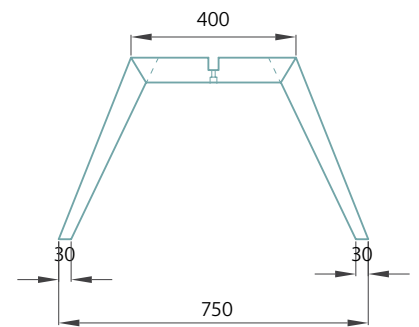

COFFEE TABLE SPECS

PERSPECTIVE

PLAN

EDGE PROFILE

Sharknose

ELEVATION

TIMBER BASE

QUARTZ TOPS

All measurements in mm.