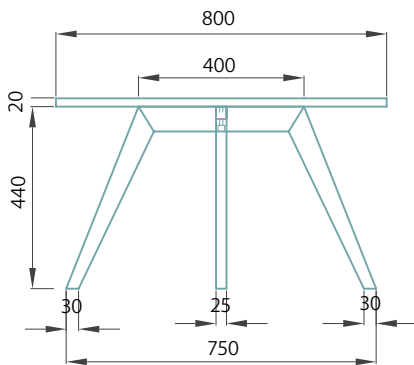

COFFEE TABLE SPECS

PERSPECTIVE

PLAN

EDGE PROFILE

Sharknose

ELEVATION

TIMBER BASE

QUARTZ TOPS

All measurements in mm.