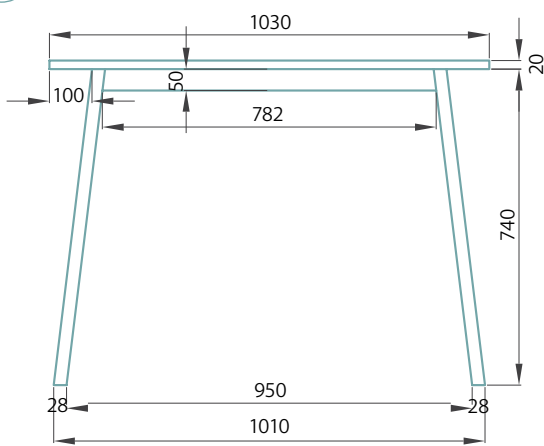

CONSOLE TABLE SPECS

Design 1: 1030w x 760h x 315d

PERSPECTIVE

EDGE PROFILE

Sharknose

ELEVATION

Design 2: 1430w x 760h x 315d

ELEVATION