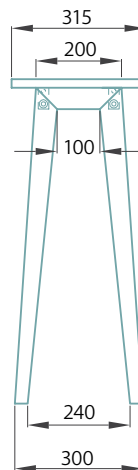

CONSOLE TABLE SPECS

Design 1: 1030w x 760h x 315d

PERSPECTIVE

EDGE PROFILE

Sharknose

ELEVATION

Design 2: 1430w x 760h x 315d

ELEVATION

TIMBER BASE

QUARTZ TOPS

Coated with Rubio Monocoat Oil for protection in the following colours:

Simple assembly required. For instructions and full colour availability, please visit our website.

All measurements in mm.