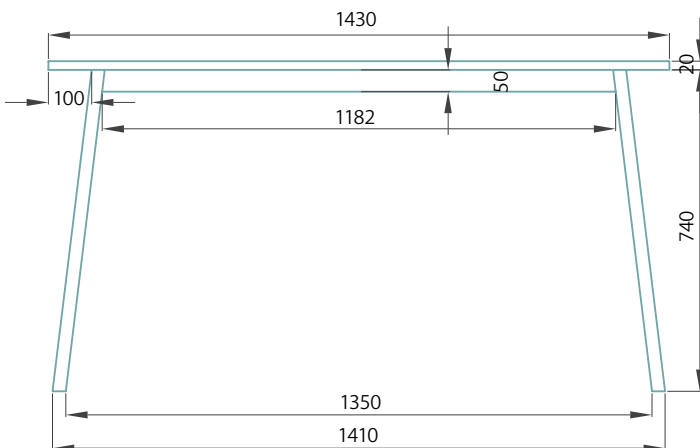

CONSOLE TABLE SPECS

Design 1: 1030w x 760h x 315d

PERSPECTIVE

EDGE PROFILE

Sharknose

ELEVATION

Design 2: 1430w x 760h x 315d

ELEVATION