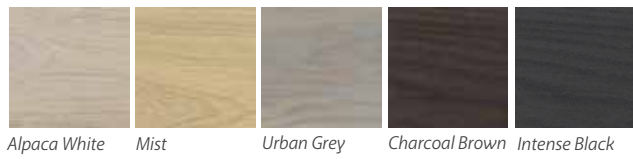

TIMBER BASE

QUARTZ TOPS

Coated with Rubio Monocoat Oil for protection in the following colours:

Simple assembly required. For instructions and full colour availability, please visit our website.

All measurements in mm.