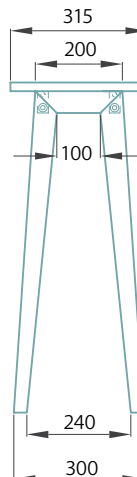

CONSOLE TABLE SPECS

Design 1: 1030w x 760h x 315d

PERSPECTIVE

EDGE PROFILE

Sharknose

ELEVATION

Design 2: 1430w x 760h x 315d

ELEVATION

TIMBER BASE

QUARTZ TOPS

Coated with Rubio Monocoat Oil for protection in the following colours:

Simple assembly required. For instructions and full colour availability, please visit our website.

All measurements in mm.