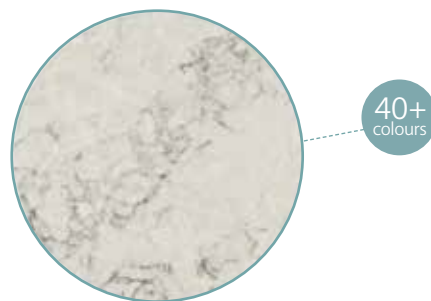

DINING TABLE SPECS

ø1300

Sharknose

Sizes available by special order

ø1200

ø1035

ELEVATION

PLAN

ø840

TIMBER BASE

QUARTZ TOPS

ø1300 x 20
Special order: ø840, ø1035, ø1200 x 20

Coated with Rubio Monocoat Oil for protection in the following colours:

Alpaca White Mist Urban Grey Charcoal Brown Intense Black