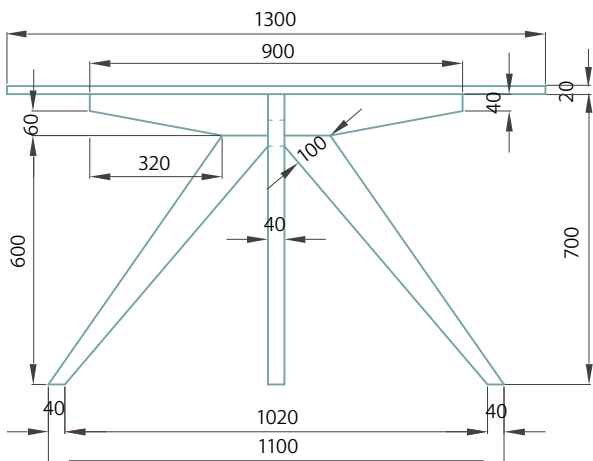

DINING TABLE SPECS

ø1300

Sharknose

Sizes available by special order

ø1200

ø1035

ELEVATION

PLAN

ø840

TIMBER BASE

QUARTZ TOPS

ø1300 x 20
Special order: ø840, ø1035, ø1200 x 20

Coated with Rubio Monocoat Oil for protection in the following colours:

Alpaca White Mist Urban Grey Charcoal Brown Intense Black

Simple assembly required. For instructions and full colour availability, please visit our website.

All measurements in mm. Note, timber dining base shown left is for the ø1300 design.