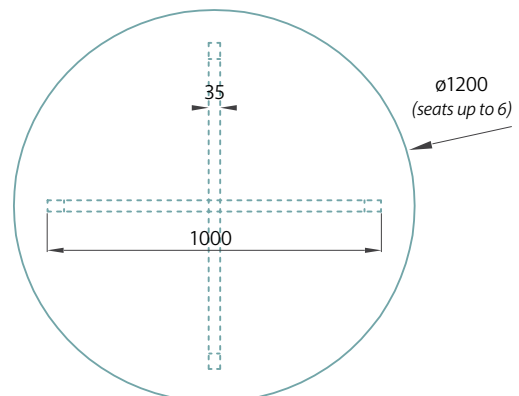

DINING TABLE SPECS

ø1300

Sharknose

Sizes available by special order

ø1200

ø1035

ELEVATION

PLAN

ø840

TIMBER BASE

QUARTZ TOPS

ø1300 x 20
Special order: ø840, ø1035, ø1200 x 20

Coated with Rubio Monocoat Oil for protection in the following colours:

Alpaca White Mist Urban Grey Charcoal Brown Intense Black

Simple assembly required. For instructions and full colour availability, please visit our website.

All measurements in mm. Note, timber dining base shown left is for the ø1300 design.