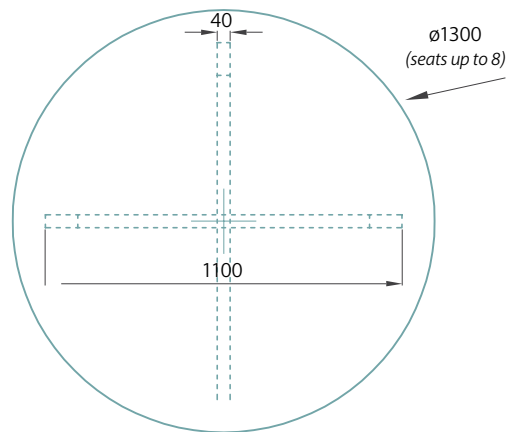

DINING TABLE SPECS

ø1300

Sharknose

Sizes available by special order

ø1200

ø1035

ELEVATION

PLAN

ø840

TIMBER BASE

QUARTZ TOPS

ø1300 x 20
Special order: ø840, ø1035, ø1200 x 20

Coated with Rubio Monocoat Oil for protection in the following colours:

Alpaca White Mist Urban Grey Charcoal Brown Intense Black

Simple assembly required. For instructions and full colour availability, please visit our website.

All measurements in mm. Note, timber dining base shown left is for the ø1300 design.