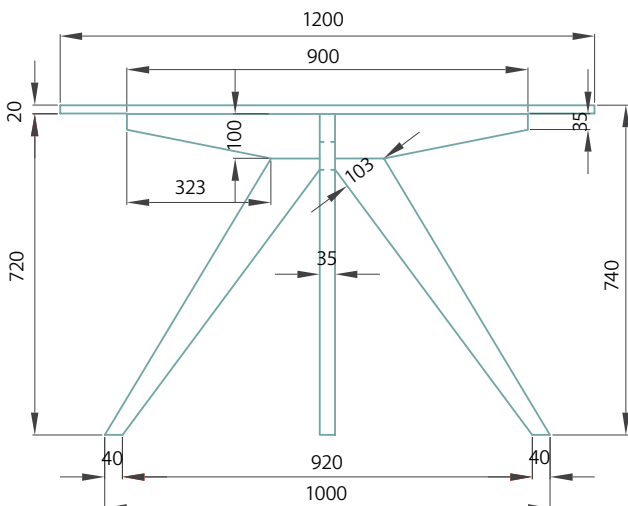

DINING TABLE SPECS

ø1300

Sharknose

Sizes available by special order

ø1200

ø1035

ELEVATION

PLAN

ø840

TIMBER BASE

QUARTZ TOPS

ø1300 x 20
Special order: ø840, ø1035, ø1200 x 20

Coated with Rubio Monocoat Oil for protection in the following colours:

Alpaca White Mist Urban Grey Charcoal Brown Intense Black

Simple assembly required. For instructions and full colour availability, please visit our website.

All measurements in mm. Note, timber dining base shown left is for the ø1300 design.