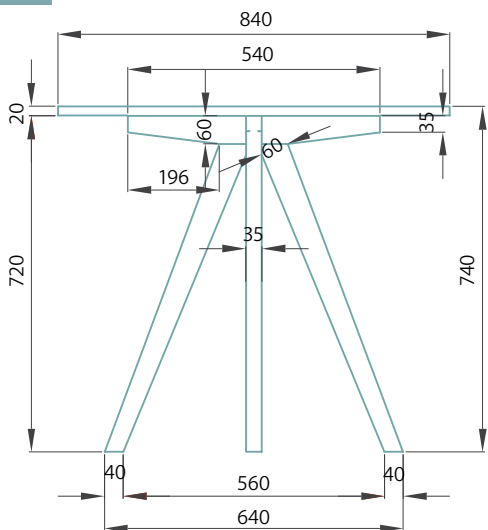

DINING TABLE SPECS

ø1300

Sharknose

Sizes available by special order

ø1200

ø1035

ELEVATION

PLAN

ø840

TIMBER BASE

QUARTZ TOPS

ø1300 x 20
Special order: ø840, ø1035, ø1200 x 20

Coated with Rubio Monocoat Oil for protection in the following colours:

Alpaca White Mist Urban Grey Charcoal Brown Intense Black

Simple assembly required. For instructions and full colour availability, please visit our website.

All measurements in mm. Note, timber dining base shown left is for the ø1300 design.