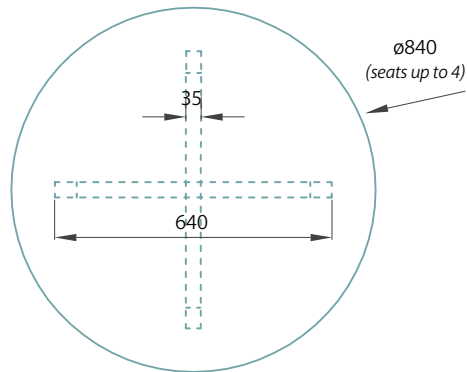

DINING TABLE SPECS

ø1300

Sharknose

Sizes available by special order

ø1200

ø1035

ELEVATION

PLAN

ø840

TIMBER BASE

QUARTZ TOPS

ø1300 x 20
Special order: ø840, ø1035, ø1200 x 20

Coated with Rubio Monocoat Oil for protection in the following colours:

Alpaca White Mist Urban Grey Charcoal Brown Intense Black

Simple assembly required. For instructions and full colour availability, please visit our website.

All measurements in mm. Note, timber dining base shown left is for the ø1300 design.