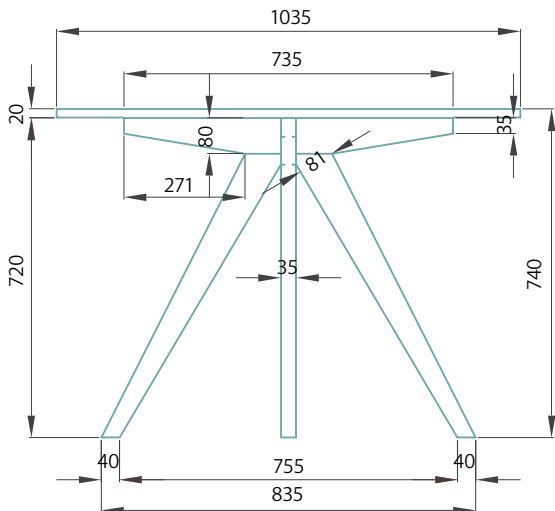

DINING TABLE SPECS

ø1300

Sharknose

Sizes available by special order

ø1200

ø1035

ELEVATION

PLAN

ø840

TIMBER BASE

QUARTZ TOPS

ø1300 x 20
Special order: ø840, ø1035, ø1200 x 20

Coated with Rubio Monocoat Oil for protection in the following colours:

Alpaca White Mist Urban Grey Charcoal Brown Intense Black

Simple assembly required. For instructions and full colour availability, please visit our website.

All measurements in mm. Note, timber dining base shown left is for the ø1300 design.