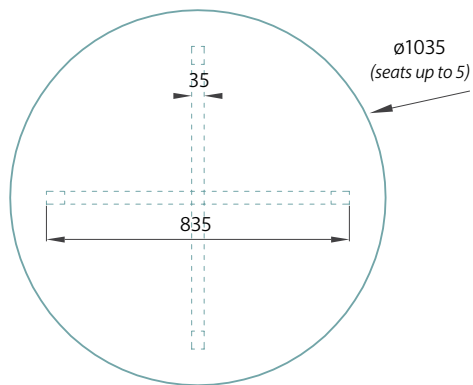

DINING TABLE SPECS

ø1300

Sharknose

Sizes available by special order

ø1200

ø1035

ELEVATION

PLAN

ø840

TIMBER BASE

QUARTZ TOPS

ø1300 x 20
Special order: ø840, ø1035, ø1200 x 20

Coated with Rubio Monocoat Oil for protection in the following colours:

Alpaca White Mist Urban Grey Charcoal Brown Intense Black

Simple assembly required. For instructions and full colour availability, please visit our website.

All measurements in mm. Note, timber dining base shown left is for the ø1300 design.