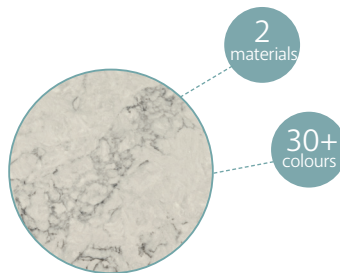

CAFE TABLE SPECS

[PULCER furniture collection]

PERSPECTIVE

PLAN

selected colours available in ø590 top

EDGE PROFILE

Sharknose

ELEVATION

STONE TOPS

ø570/590 x 20 round available in:

Quartz, Terrazzo

TIMBER BASE

Coated with Rubio Monocoat Oil for protection in the following colours:

Alpaca White Mist Urban Grey Charcoal Brown Intense Black

Simple assembly required. For instructions and full colour availability, please visit our website.