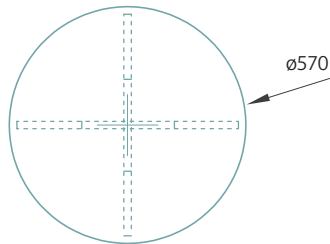

CAFE TABLE SPECS

[PULCER furniture collection]

PERSPECTIVE

PLAN

selected colours available in ø590 top

EDGE PROFILE

Sharknose

ELEVATION

All measurements in mm.