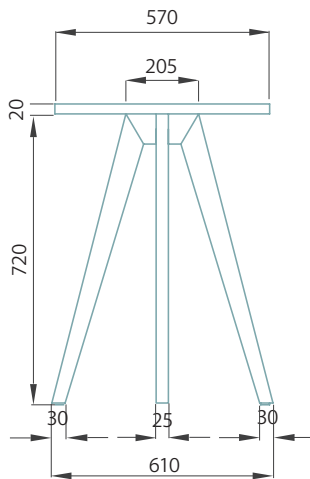

CAFE TABLE SPECS

[PULCER furniture collection]

PERSPECTIVE

PLAN

selected colours available in ø590 top

EDGE PROFILE

Sharknose

ELEVATION

STONE TOPS

ø570/590 x 20 round available in:

Quartz, Terrazzo

TIMBER BASE

Coated with Rubio Monocoat Oil for protection in the following colours:

Alpaca White Mist Urban Grey Charcoal Brown Intense Black

Simple assembly required. For instructions and full colour availability, please visit our website.

All measurements in mm.