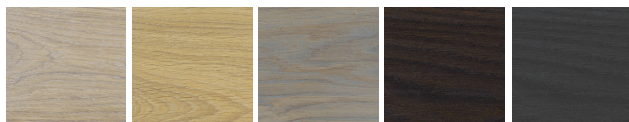

COFFEE TABLE SPECS

[PULCER furniture collection]

PERSPECTIVE

PLAN

EDGE PROFILE

Sharknose

ELEVATION

TIMBER BASE

QUARTZ TOPS

Coated with Rubio Monocoat Oil for protection in the following colours:

Alpaca White Mist Urban Grey Charcoal Brown Intense Black

Simple assembly required. For instructions and full colour availability, please visit our website.