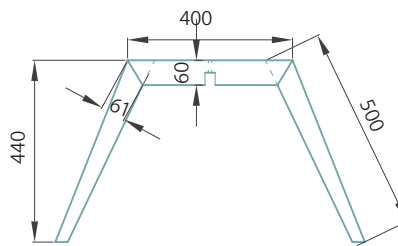

COFFEE TABLE SPECS

[PULCER furniture collection]

PERSPECTIVE

PLAN

EDGE PROFILE

Sharknose

ELEVATION

TIMBER BASE

All measurements in mm.