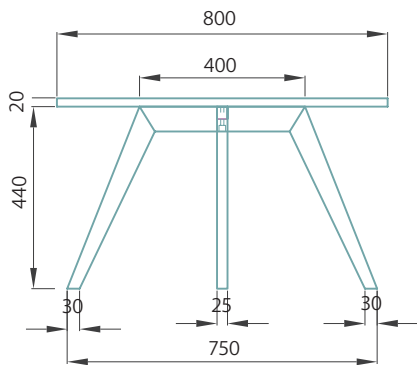

COFFEE TABLE SPECS

[PULCER furniture collection]

PERSPECTIVE

PLAN

EDGE PROFILE

Sharknose

ELEVATION

TIMBER BASE

All measurements in mm.