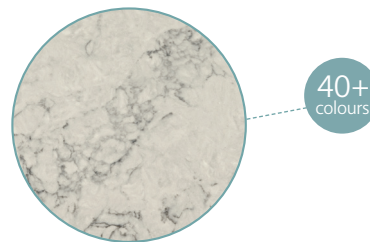

COFFEE TABLE SPECS

[PULCER furniture collection]

PERSPECTIVE

PLAN

EDGE PROFILE

Sharknose

ELEVATION

TIMBER BASE

QUARTZ TOPS

Coated with Rubio Monocoat Oil for protection in the following colours:

Alpaca White Mist Urban Grey Charcoal Brown Intense Black

Simple assembly required. For instructions and full colour availability, please visit our website.