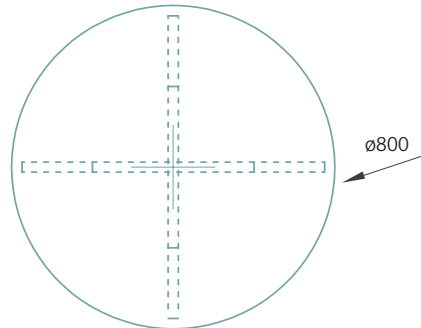

COFFEE TABLE SPECS

[PULCER furniture collection]

PERSPECTIVE

PLAN

EDGE PROFILE

Sharknose

ELEVATION

TIMBER BASE

All measurements in mm.