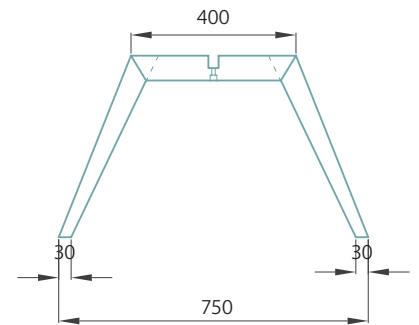

COFFEE TABLE SPECS

[PULCER furniture collection]

PERSPECTIVE

PLAN

EDGE PROFILE

Sharknose

ELEVATION

TIMBER BASE

All measurements in mm.