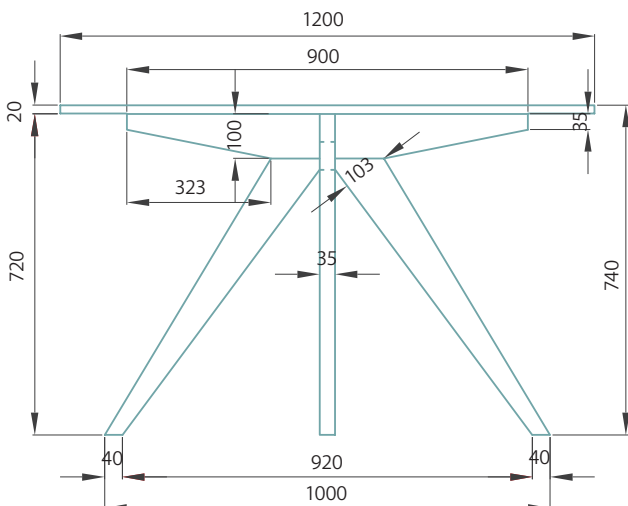

DINING TABLE SPECS

[PULCER furniture collection]

ø1300

PERSPECTIVE

EDGE PROFILE

ELEVATION

PLAN

Sizes available by special order

ø1200

ø1035

ELEVATION

PLAN

ø840

TIMBER BASE

QUARTZ TOPS

ø1300 x 20
Special order: ø840, ø1035, ø1200 x 20

All measurements in mm. Note, timber dining base shown left is for the ø1300 design.