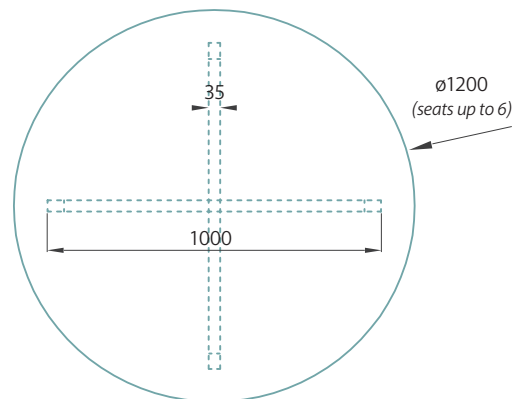

DINING TABLE SPECS

[PULCER furniture collection]

ø1300

PERSPECTIVE

EDGE PROFILE

ELEVATION

PLAN

Sizes available by special order

ø1200

ø1035

ELEVATION

PLAN

ø840

TIMBER BASE

QUARTZ TOPS

ø1300 x 20
Special order: ø840, ø1035, ø1200 x 20

All measurements in mm. Note, timber dining base shown left is for the ø1300 design.