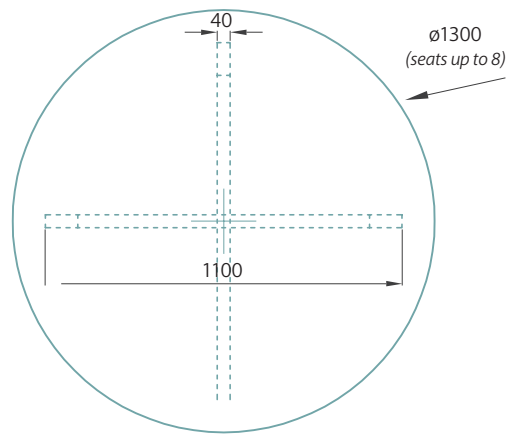

DINING TABLE SPECS

[PULCER furniture collection]

ø1300

PERSPECTIVE

EDGE PROFILE

ELEVATION

PLAN

Sizes available by special order

ø1200

ø1035

ELEVATION

PLAN

ø840

TIMBER BASE

QUARTZ TOPS

ø1300 x 20
Special order: ø840, ø1035, ø1200 x 20

All measurements in mm. Note, timber dining base shown left is for the ø1300 design.