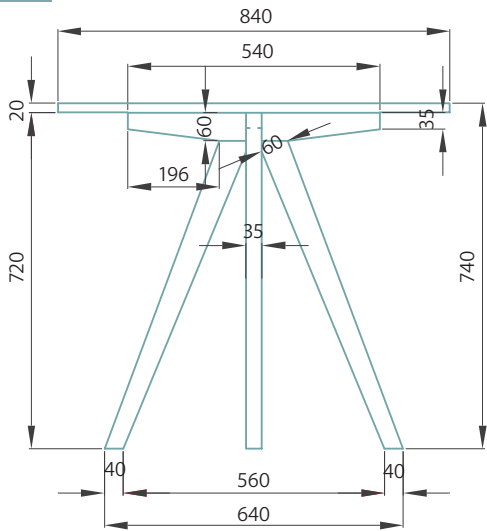

DINING TABLE SPECS

[PULCER furniture collection]

ø1300

PERSPECTIVE

EDGE PROFILE

ELEVATION

PLAN

Sizes available by special order

ø1200

ø1035

ELEVATION

PLAN

ø840

TIMBER BASE

QUARTZ TOPS

ø1300 x 20
Special order: ø840, ø1035, ø1200 x 20

All measurements in mm. Note, timber dining base shown left is for the ø1300 design.