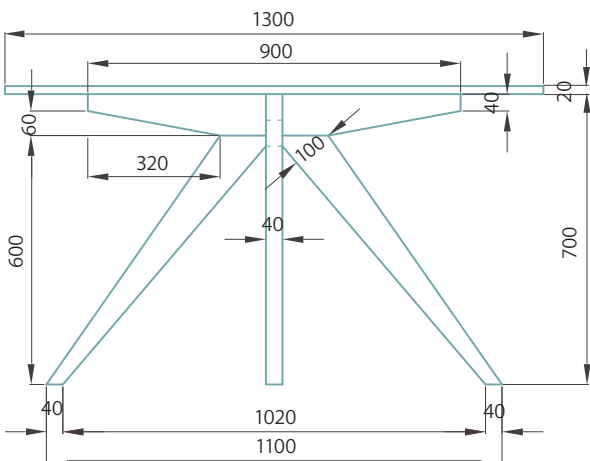

DINING TABLE SPECS

[PULCER furniture collection]

ø1300

PERSPECTIVE

EDGE PROFILE

ELEVATION

PLAN

Sizes available by special order

ø1200

ø1035

ELEVATION

PLAN

ø840

TIMBER BASE

QUARTZ TOPS

ø1300 x 20
Special order: ø840, ø1035, ø1200 x 20

All measurements in mm. Note, timber dining base shown left is for the ø1300 design.