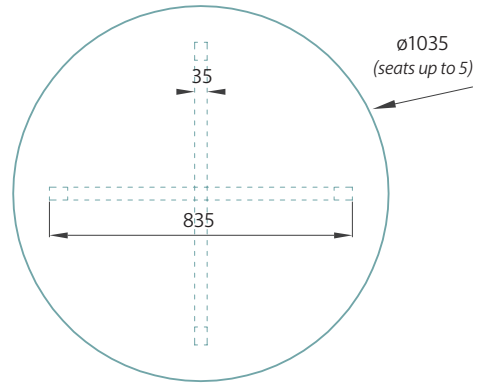

DINING TABLE SPECS

[PULCER furniture collection]

ø1300

PERSPECTIVE

EDGE PROFILE

ELEVATION

PLAN

Sizes available by special order

ø1200

ø1035

ELEVATION

PLAN

ø840

TIMBER BASE

QUARTZ TOPS

ø1300 x 20
Special order: ø840, ø1035, ø1200 x 20

All measurements in mm. Note, timber dining base shown left is for the ø1300 design.