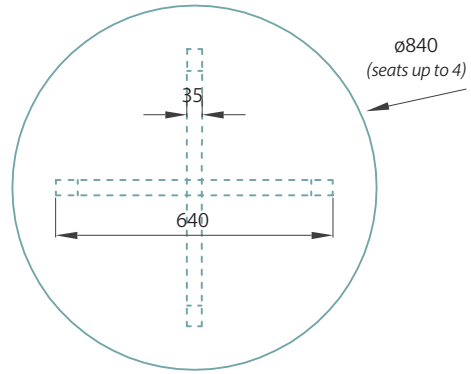

DINING TABLE SPECS

[PULCER furniture collection]

ø1300

PERSPECTIVE

EDGE PROFILE

ELEVATION

PLAN

Sizes available by special order

ø1200

ø1035

ELEVATION

PLAN

ø840

TIMBER BASE

QUARTZ TOPS

ø1300 x 20
Special order: ø840, ø1035, ø1200 x 20

All measurements in mm. Note, timber dining base shown left is for the ø1300 design.