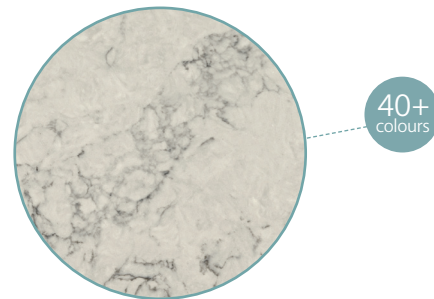

ø1200

ø1035

ELEVATION

PLAN

ø840

TIMBER BASE

QUARTZ TOPS

ø1300 x 20
Special order: ø840, ø1035, ø1200 x 20

Coated with Rubio Monocoat Oil for protection in the following colours:

Alpaca White Mist Urban Grey Charcoal Brown Intense Black

Simple assembly required. For instructions and full colour availability, please visit our website.

All measurements in mm. Note, timber dining base shown left is for the ø1300 design.