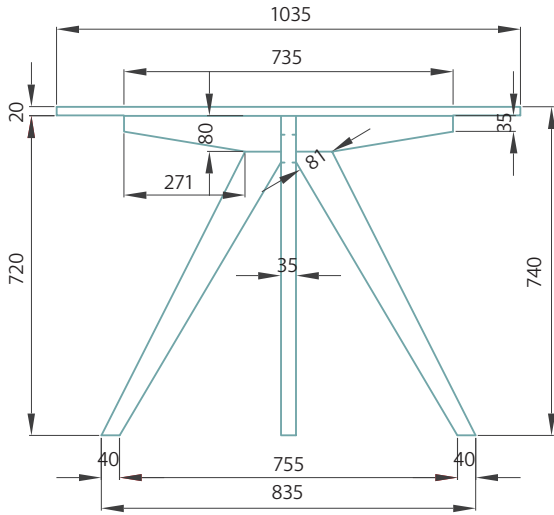

DINING TABLE SPECS

[PULCER furniture collection]

ø1300

PERSPECTIVE

EDGE PROFILE

ELEVATION

PLAN

Sizes available by special order

ø1200

ø1035

ELEVATION

PLAN

ø840

TIMBER BASE

QUARTZ TOPS

ø1300 x 20
Special order: ø840, ø1035, ø1200 x 20

All measurements in mm. Note, timber dining base shown left is for the ø1300 design.