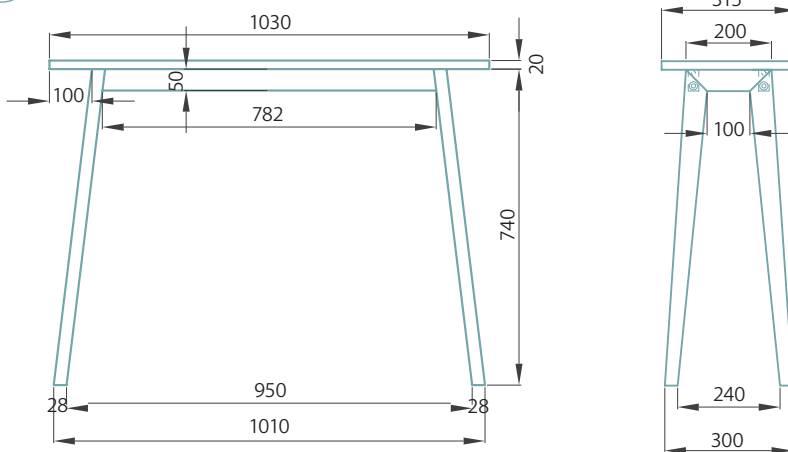

CONSOLE TABLE SPECS

[PULCER furniture collection]

Design 1: 1030w x 760h x 315d

PERSPECTIVE

EDGE PROFILE

Sharknose

ELEVATION

Design 2: 1430w x 760h x 315d