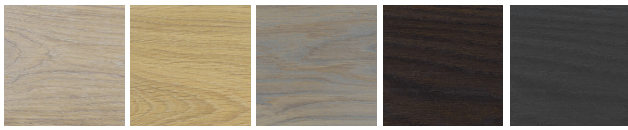

CONSOLE TABLE SPECS

[PULCER furniture collection]

Design 1: 1030w x 760h x 315d

PERSPECTIVE

EDGE PROFILE

Sharknose

ELEVATION

Design 2: 1430w x 760h x 315d

ELEVATION

TIMBER BASE

SOLID OAK

5 colours

QUARTZ TOPS

40+ colours

Coated with Rubio Monocoat Oil for protection in the following colours:

Alpaca White

Mist

Urban Grey

Charcoal Brown

Intense Black

Simple assembly required. For instructions and full colour availability, please visit our website.

All measurements in mm.