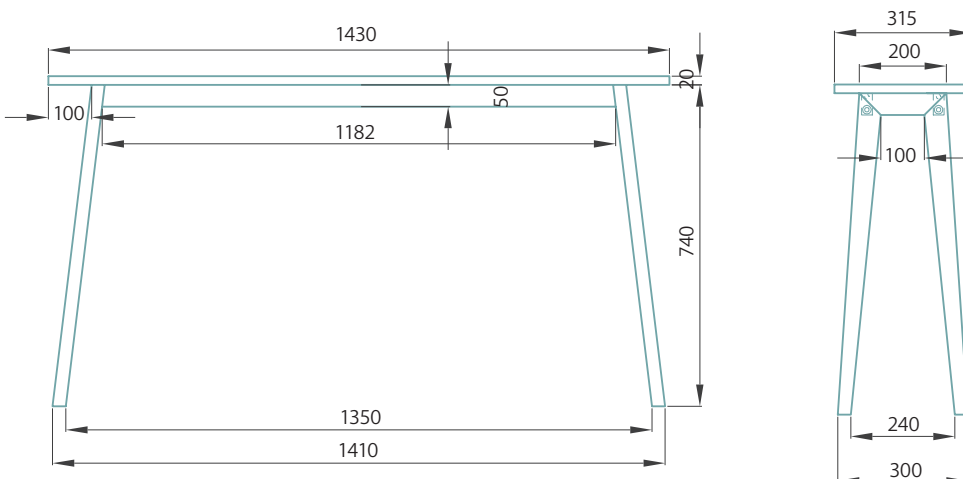

Design 2: 1430w x 760h x 315d

ELEVATION